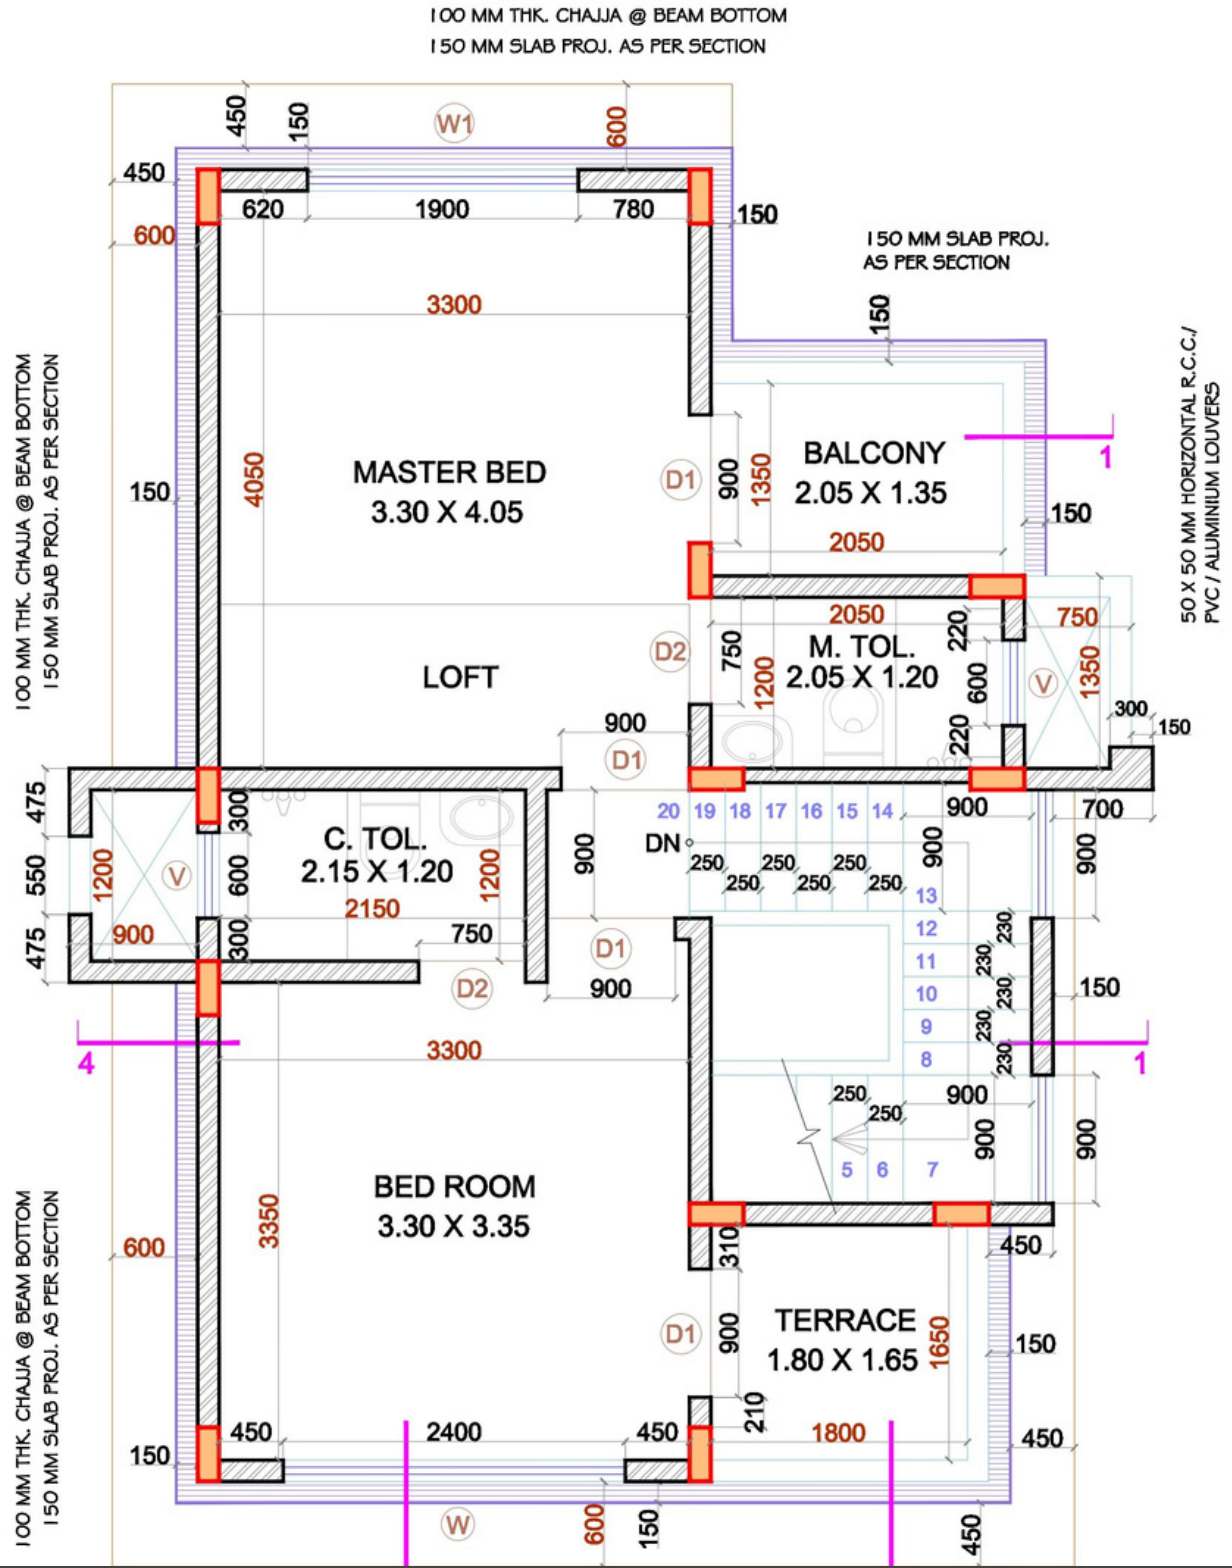

- 2 Bedrooms
- Hall with Mini Bar Station
- Kitchen
- Lawn
- Kids Play Area
- Parking Space

Hall

Hall

Bedroom - 1

Bedroom - 2

Technical Details and Floor Plan

Total Plot Area- 2000 Sqft

1ST FLOOR PLAN