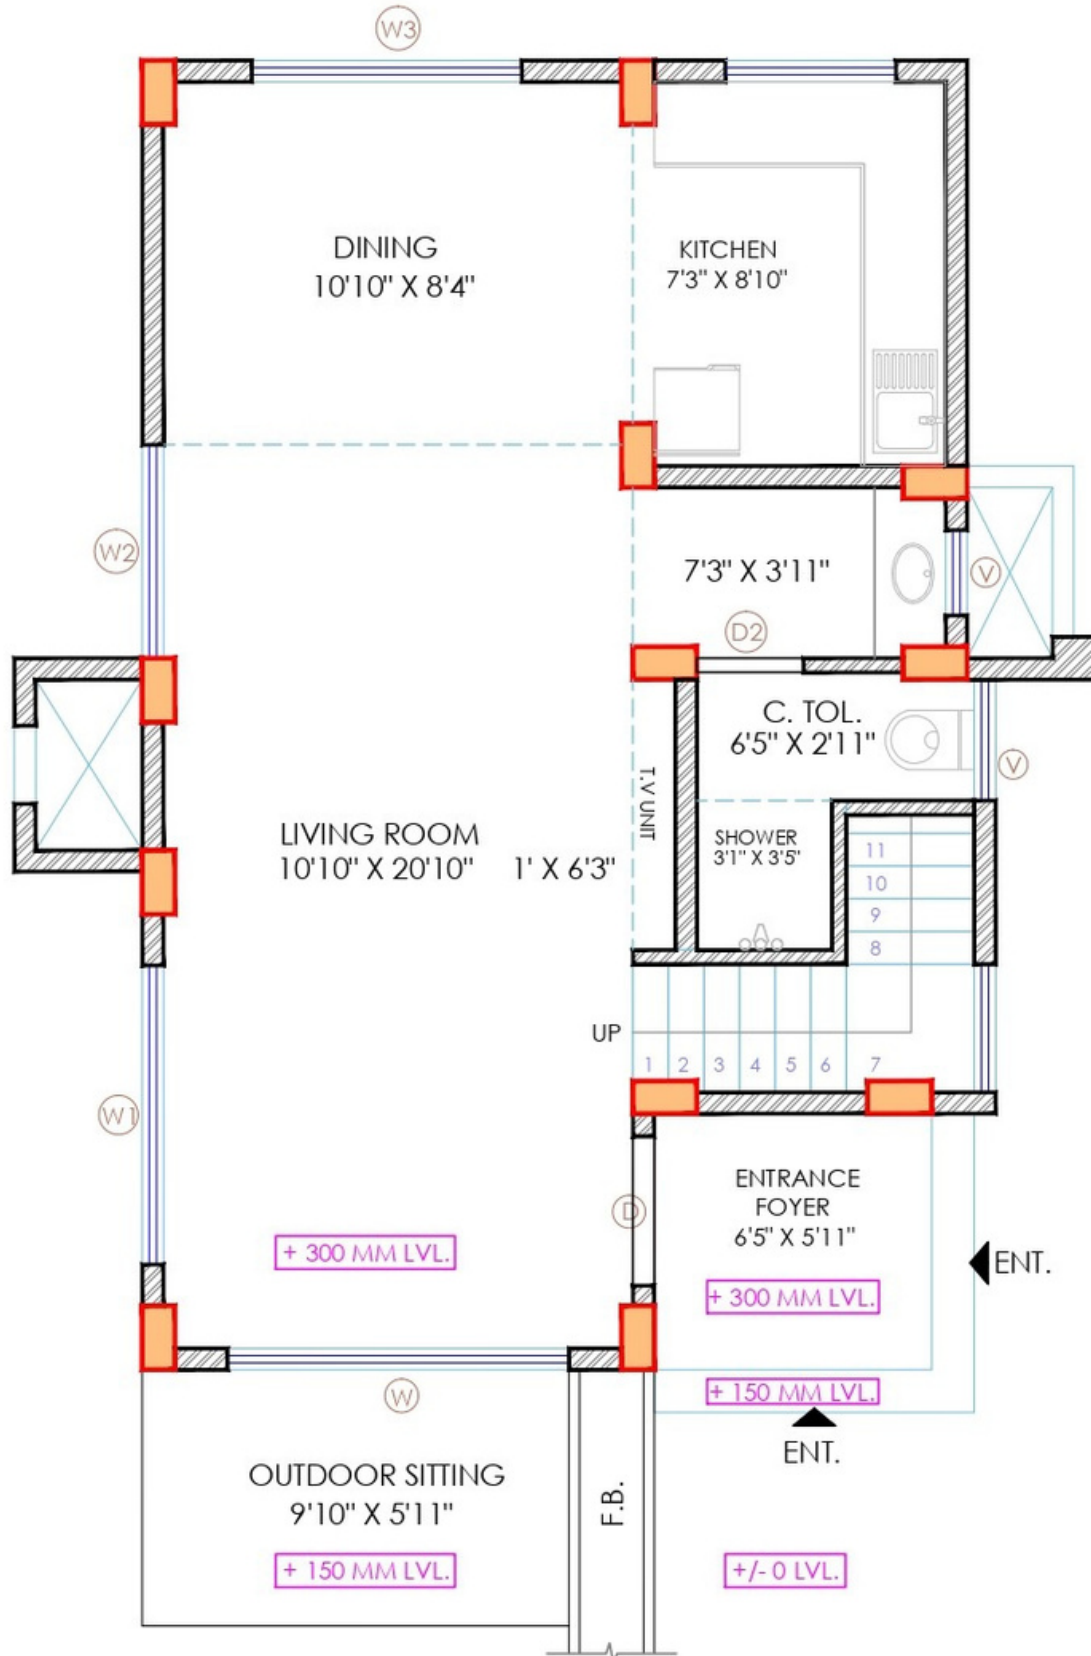

- 2 Bedrooms
- Hall with Mini Bar Station
- Kitchen
- Lawn
- Kids Play Area
- Parking Space

Hall

Hall

Bedroom - 1

Bedroom - 2

Technical Details and Floor Plan

Total Plot Area- 2000 Sqft

1ST FLOOR PLAN

GROUND FLOOR PLAN

Amenities:

- Stabilized Power Supply.
- Lawn.
- Parking Space.
- CCTV Camera Security.
- 24x7 Security Guard.
- Internet Broadband Connection.
- Nearby Access to Alibaug beach Kihim Beach.
- Beautiful Mountain View.
- This bungalow attached with EliteHotels And Resorts. A resort that few steps away. Contains exclusive restaurant, Bar, Swimming Pool, 1.5 Km road for bicycle riding and many other outdoor activities.